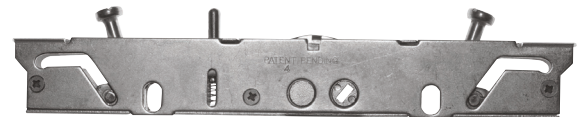

9700 Euro

9700 EW

9300 RW

9900

Angled Finger Grip

Patio Door Handles

- Sleek designs with soft curves
- Mix and match styles
- Sturdy zinc die-cast construction
- Available in painted and architectural finishes
- Compatible with industry standard single or multi-point locks
- Fit stiles from 1.25 to 2.25" thick
- Optional key cylinders
- Extended bosses enhance stability
- 9700 Euro Handle Set
- Angled finger grip lets key cylinder sit away from jamb, eliminating interference when key is turned; floating tail eliminates binding

Patio Door Locking Mechanisms

- Single-point, 2-point, 4-point designs available
- "Mushroom" heads replace traditional hook design
- Pass ASTM F842-04 Grade 40 requirements
- Fit industry standard extrusion cut-outs
- Anti-slam feature
- Anti-lift feature
- Available in stainless steel
- Adaptable to 3, 4 or 6-hole cross drilling
- Tested over 100,000 cycles
- Patent-pending design
- Work with all Fasco mortise style handle options

M002457 Single Point

M0202A57 2-Point

Patio Door Accessories

- Bumpers
- Foot Locks
- Screen Handles
- Rollers
- Security Bars
- Screen Corners

Window Sash Locks

- Sturdy zinc die-cast construction
- Positive "lock/unlock" positions
- Choice of mounting Hole Locations
- Durable, UV-resistant powder-coated finishes available
- Lifetime warranty against manufactured defects
- Tested for lead and approved for North American specs
- Guided Locks (coded "G") feature extension arms for perfect lock-to-keeper alignment.
- Safety locks (coded "L") engage automatically when in lock position and offer easy one-hand operation plus push-button release.