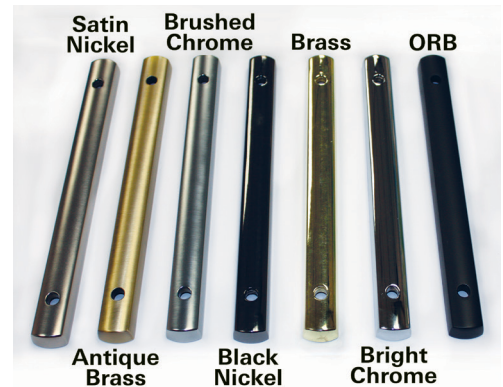

Architectural Finishes