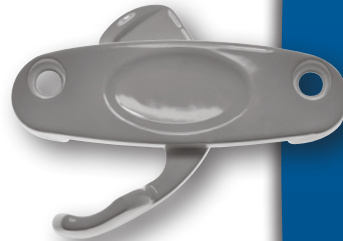

9700 Euro

9700 EW

9300 RW

9900

Angled Finger Grip

Patio Door Handles

- Sleek designs with soft curves
- Mix and match styles
- Sturdy zinc die-cast construction
- Available in painted and architectural finishes
- Compatible with industry standard single or multi-point locks
- Fit stiles from 1.25 to 2.25" thick
- Optional key cylinders
- Extended bosses enhance stability
- 9700 Euro Handle Set
- Angled finger grip lets key cylinder sit away from jamb, eliminating interference when key is turned; floating tail eliminates binding

M002457 Single Point

M0202A57 2-Point

Patio Door Accessories

- Bumpers
- Foot Locks
- Screen Handles
- Rollers
- Security Bars
- Screen Corners

Window Sash Locks

- Sturdy zinc die-cast construction
- Positive "lock/unlock" positions
- Choice of mounting Hole Locations
- Durable, UV-resistant powder-coated finishes available
- Lifetime warranty against manufactured defects
- Tested for lead and approved for North American specs
- Guided Locks (coded "G") feature extension arms for perfect lock-to-keeper alignment.
- Safety locks (coded "L") engage automatically when in lock position and offer easy one-hand operation plus push-button release.

Window Accessories

- Cam Handles
- Pivot Bars
- Window Pulls
- Travel Lock

New 9900
Contemporary
Sliding Patio
Door Handle

Compatible with
single and
two-point
mortise locks

Available in
painted and
architectural
finishes

08527AG

08727AGL

VA-111102

Flush Mount 080311

Roto Flip Lock WL02-8501

Premium Durable Finishes

FASCO Patio Door Handles are available in a wide range of beautiful and durable finishes.

Painted Finishes