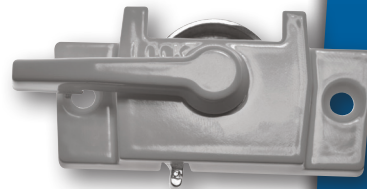

9700 Euro

9700 EW

9300 RW

9900

Angled Finger Grip

Patio Door Handles

- Sleek designs with soft curves
- Mix and match styles
- Sturdy zinc die-cast construction
- Available in painted and architectural finishes
- Compatible with industry standard single or multi-point locks
- Fit stiles from 1.25 to 2.25" thick
- Optional key cylinders
- Extended bosses enhance stability
- 9700 Euro Handle Set
- Angled finger grip lets key cylinder sit away from jamb, eliminating interference when key is turned; floating tail eliminates binding

Patio Door Locking Mechanisms

- Single-point, 2-point, 4-point designs available
- "Mushroom" heads replace traditional hook design
- Pass ASTM F842-04 Grade 40 requirements
- Fit industry standard extrusion cut-outs
- Anti-slam feature
- Anti-lift feature
- Available in stainless steel
- Adaptable to 3, 4 or 6-hole cross drilling
- Tested over 100,000 cycles
- Patent-pending design
- Work with all Fasco mortise style handle options

Window Accessories

- Cam Handles
- Pivot Bars
- Window Pulls
- Travel Lock

New 9900
Contemporary
Sliding Patio
Door Handle

Compatible with
single and
two-point
mortise locks

Available in
painted and
architectural
finishes

08527AG

08727AGL

VA-111102

Flush Mount 080311

Roto Flip Lock WL02-8501

Premium Durable Finishes

FASCO Patio Door Handles are available in a wide range of beautiful and durable finishes.

Painted Finishes