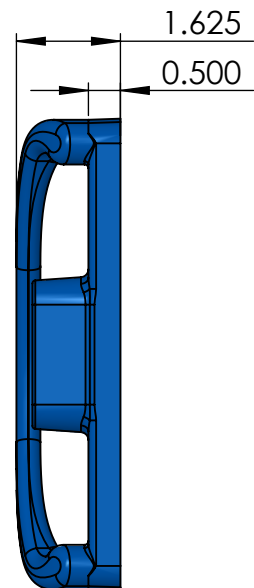

9100 SERIES HANDLE, 3-HOLE

9100 SERIES HANDLE, NO KEY

9900 SERIES HANDLE, INSIDE

9900 SERIES HANDLE, OUTSIDE WITH KEY, 3 HOLE

**9900 SERIES HANDLE,
OUTSIDE WITHOUT KEY**

9700 SERIES EURO HANDLE SET

INSIDE HANDLE

OUTSIDE HANDLE

9700 SERIES PATIO DOOR HANDLE SET

INSIDE HANDLE

OUTSIDE HANDLE

9300 SERIES PATIO DOOR HANDLES

INSIDE HANDLE

OUTSIDE HANDLES

7000 Series Double Hook Patio Door Lock Surface Mounted

7300 SERIES DOUBLE HOOK PATIO DOOR LOCK SURFACE MOUNTED

WHEN ORDERING:

*SPECIFY KEEPER STYLE AND DOOR THICKNESS.

*KEYED OUTSIDE PULLS ARE SOLD SEPARATELY.

*STANDARD COLOUR IS WHITE (OTHER COLOURS ARE AVAILABLE).