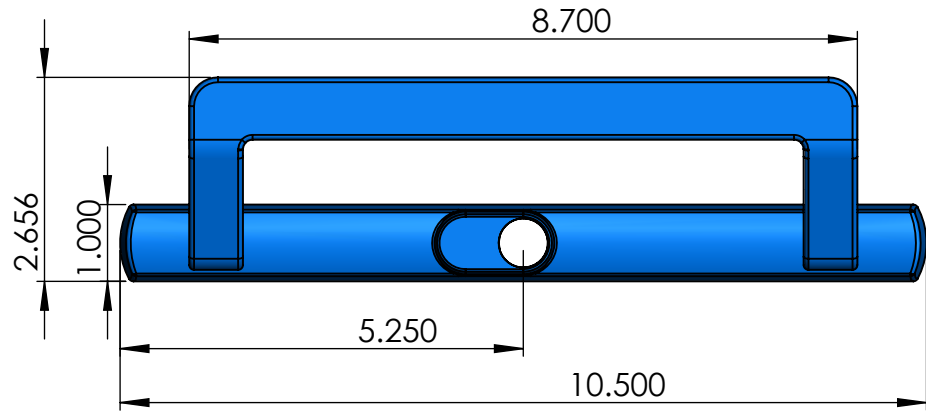

9100 SERIES HANDLE, 3-HOLE

9100 SERIES HANDLE, NO KEY

9900 SERIES HANDLE, INSIDE

9900 SERIES HANDLE, OUTSIDE WITH KEY, 3 HOLE

**9900 SERIES HANDLE,
OUTSIDE WITHOUT KEY**

9700 SERIES EURO HANDLE SET

INSIDE HANDLE

OUTSIDE HANDLE

9700 SERIES PATIO DOOR HANDLE SET

INSIDE HANDLE

OUTSIDE HANDLE

9300 SERIES PATIO DOOR HANDLES

INSIDE HANDLE

OUTSIDE HANDLES

7000 Series Double Hook Patio Door Lock Surface Mounted

7300 SERIES DOUBLE HOOK PATIO DOOR LOCK SURFACE MOUNTED

WHEN ORDERING:

*SPECIFY KEEPER STYLE AND DOOR THICKNESS.

*KEYED OUTSIDE PULLS ARE SOLD SEPARATELY.

*STANDARD COLOUR IS WHITE (OTHER COLOURS ARE AVAILABLE).