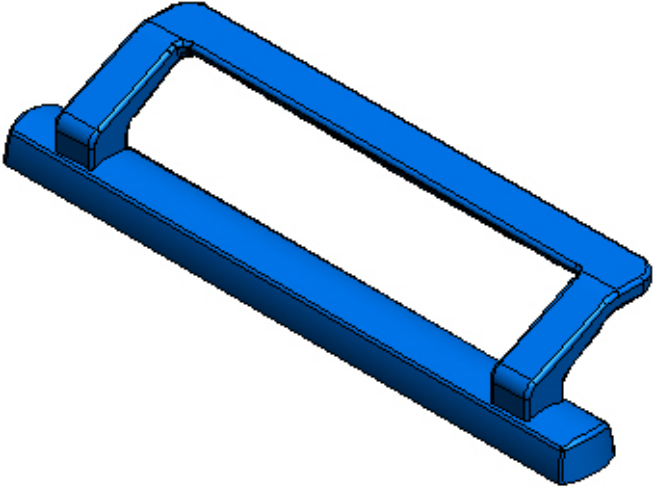

9100 SERIES HANDLE, 3-HOLE

9100 SERIES HANDLE, NO KEY

9900 SERIES HANDLE, INSIDE

9900 SERIES HANDLE, OUTSIDE WITH KEY, 3 HOLE

**9900 SERIES HANDLE,
OUTSIDE WITHOUT KEY**

9700 SERIES EURO HANDLE SET

INSIDE HANDLE

OUTSIDE HANDLE

9700 SERIES PATIO DOOR HANDLE SET

INSIDE HANDLE

OUTSIDE HANDLE

9300 SERIES PATIO DOOR HANDLES

INSIDE HANDLE

OUTSIDE HANDLES

7000 Series Double Hook Patio Door Lock Surface Mounted

7300 SERIES DOUBLE HOOK PATIO DOOR LOCK SURFACE MOUNTED

WHEN ORDERING:

*SPECIFY KEEPER STYLE AND DOOR THICKNESS.

*KEYED OUTSIDE PULLS ARE SOLD SEPARATELY.

*STANDARD COLOUR IS WHITE (OTHER COLOURS ARE AVAILABLE).