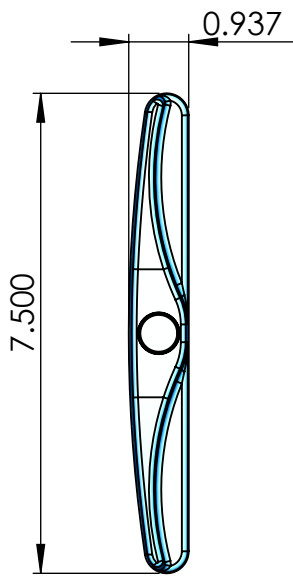

9100 SERIES HANDLE, 3-HOLE

9100 SERIES HANDLE, NO KEY

9900 SERIES HANDLE, INSIDE

9900 SERIES HANDLE, OUTSIDE WITH KEY, 3 HOLE

**9900 SERIES HANDLE,
OUTSIDE WITHOUT KEY**

9700 SERIES EURO HANDLE SET

INSIDE HANDLE

OUTSIDE HANDLE

9700 SERIES PATIO DOOR HANDLE SET

INSIDE HANDLE

OUTSIDE HANDLE

9300 SERIES PATIO DOOR HANDLES

INSIDE HANDLE

OUTSIDE HANDLES

7000 Series Double Hook Patio Door Lock Surface Mounted

7300 SERIES DOUBLE HOOK PATIO DOOR LOCK SURFACE MOUNTED

WHEN ORDERING:

*SPECIFY KEEPER STYLE AND DOOR THICKNESS.

*KEYED OUTSIDE PULLS ARE SOLD SEPARATELY.

*STANDARD COLOUR IS WHITE (OTHER COLOURS ARE AVAILABLE).