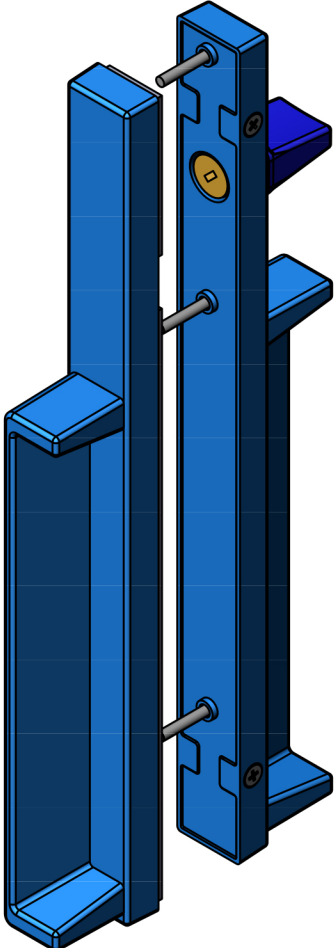

9100 SERIES HANDLE, 3-HOLE

9100 SERIES HANDLE, NO KEY

9900 SERIES HANDLE, INSIDE

9900 SERIES HANDLE, OUTSIDE WITH KEY, 3 HOLE

**9900 SERIES HANDLE,
OUTSIDE WITHOUT KEY**

9700 SERIES EURO HANDLE SET

INSIDE HANDLE

OUTSIDE HANDLE

9700 SERIES PATIO DOOR HANDLE SET

INSIDE HANDLE

OUTSIDE HANDLE

9300 SERIES PATIO DOOR HANDLES

INSIDE HANDLE

OUTSIDE HANDLES

7000 Series Double Hook Patio Door Lock Surface Mounted

7300 SERIES DOUBLE HOOK PATIO DOOR LOCK SURFACE MOUNTED

WHEN ORDERING:

*SPECIFY KEEPER STYLE AND DOOR THICKNESS.

*KEYED OUTSIDE PULLS ARE SOLD SEPARATELY.

*STANDARD COLOUR IS WHITE (OTHER COLOURS ARE AVAILABLE).