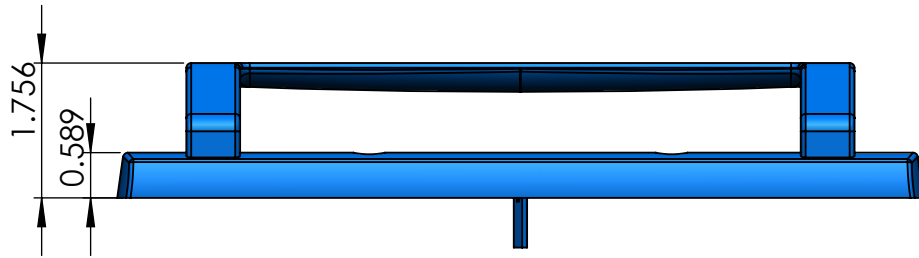

9100 SERIES HANDLE, 3-HOLE

9100 SERIES HANDLE, NO KEY

9900 SERIES HANDLE, INSIDE

9900 SERIES HANDLE, OUTSIDE WITH KEY, 3 HOLE

**9900 SERIES HANDLE,
OUTSIDE WITHOUT KEY**

9700 SERIES EURO HANDLE SET

INSIDE HANDLE

OUTSIDE HANDLE

9700 SERIES PATIO DOOR HANDLE SET

INSIDE HANDLE

OUTSIDE HANDLE

9300 SERIES PATIO DOOR HANDLES

INSIDE HANDLE

OUTSIDE HANDLES

7000 Series Double Hook Patio Door Lock Surface Mounted

7300 SERIES DOUBLE HOOK PATIO DOOR LOCK SURFACE MOUNTED

WHEN ORDERING:

*SPECIFY KEEPER STYLE AND DOOR THICKNESS.

*KEYED OUTSIDE PULLS ARE SOLD SEPARATELY.

*STANDARD COLOUR IS WHITE (OTHER COLOURS ARE AVAILABLE).