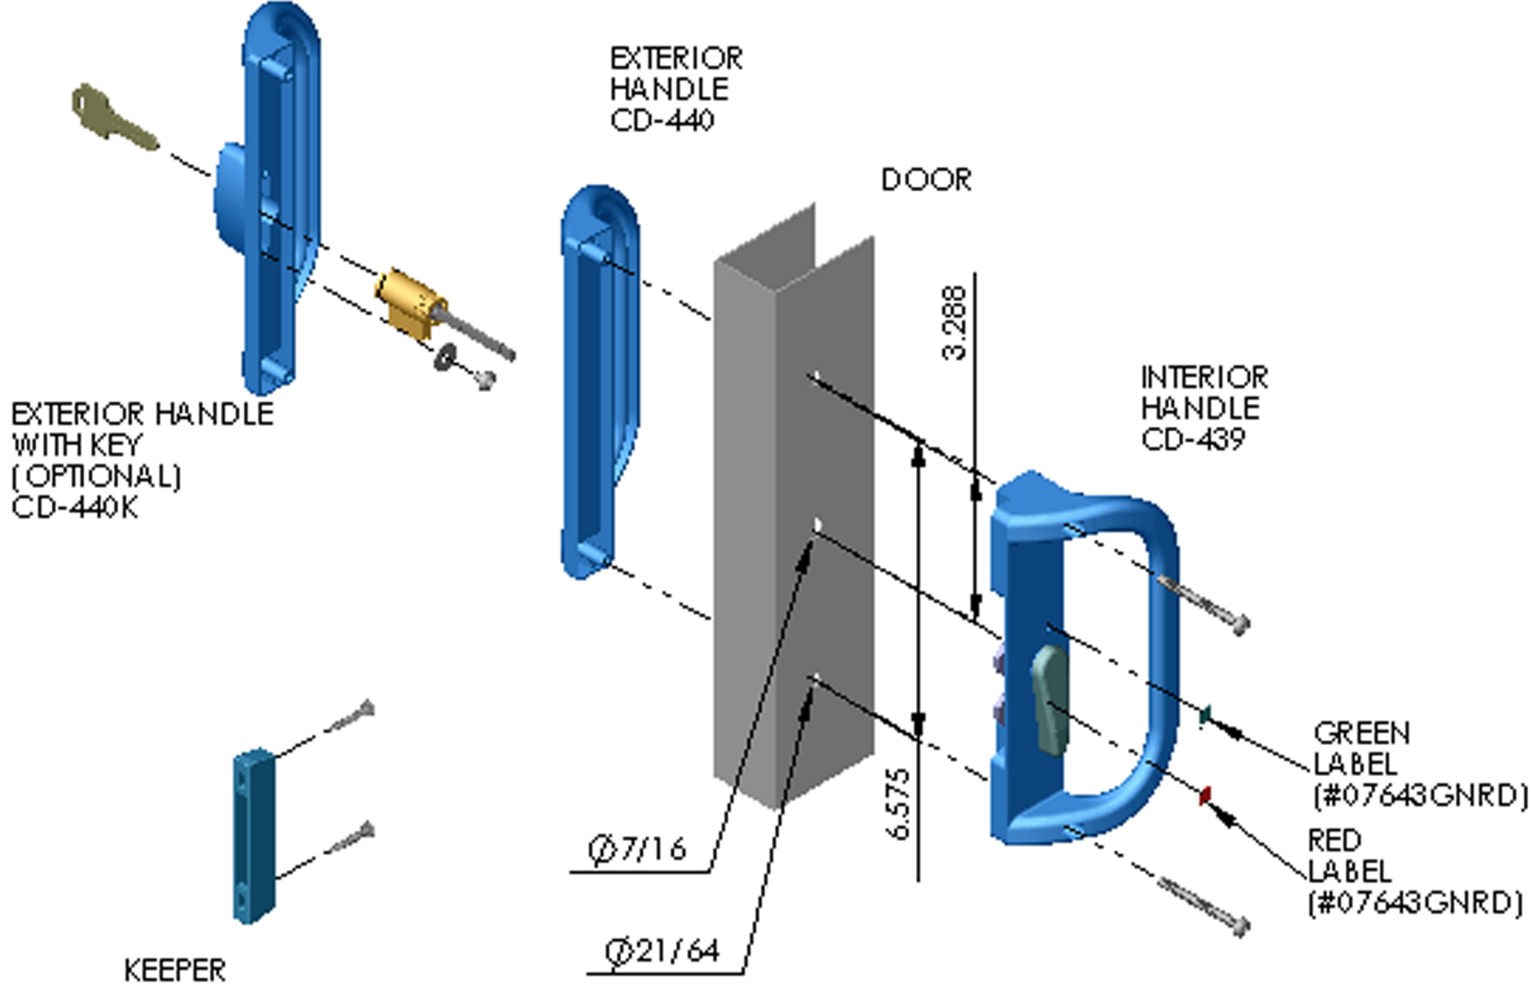

9100 SERIES HANDLE, 3-HOLE

9100 SERIES HANDLE, NO KEY

9900 SERIES HANDLE, INSIDE

9900 SERIES HANDLE, OUTSIDE WITH KEY, 3 HOLE

**9900 SERIES HANDLE,
OUTSIDE WITHOUT KEY**

9700 SERIES EURO HANDLE SET

INSIDE HANDLE

OUTSIDE HANDLE

9700 SERIES PATIO DOOR HANDLE SET

INSIDE HANDLE

OUTSIDE HANDLE

9300 SERIES PATIO DOOR HANDLES

INSIDE HANDLE

OUTSIDE HANDLES

7000 Series Double Hook Patio Door Lock Surface Mounted

7300 SERIES DOUBLE HOOK PATIO DOOR LOCK SURFACE MOUNTED

WHEN ORDERING:

*SPECIFY KEEPER STYLE AND DOOR THICKNESS.

*KEYED OUTSIDE PULLS ARE SOLD SEPARATELY.

*STANDARD COLOUR IS WHITE (OTHER COLOURS ARE AVAILABLE).