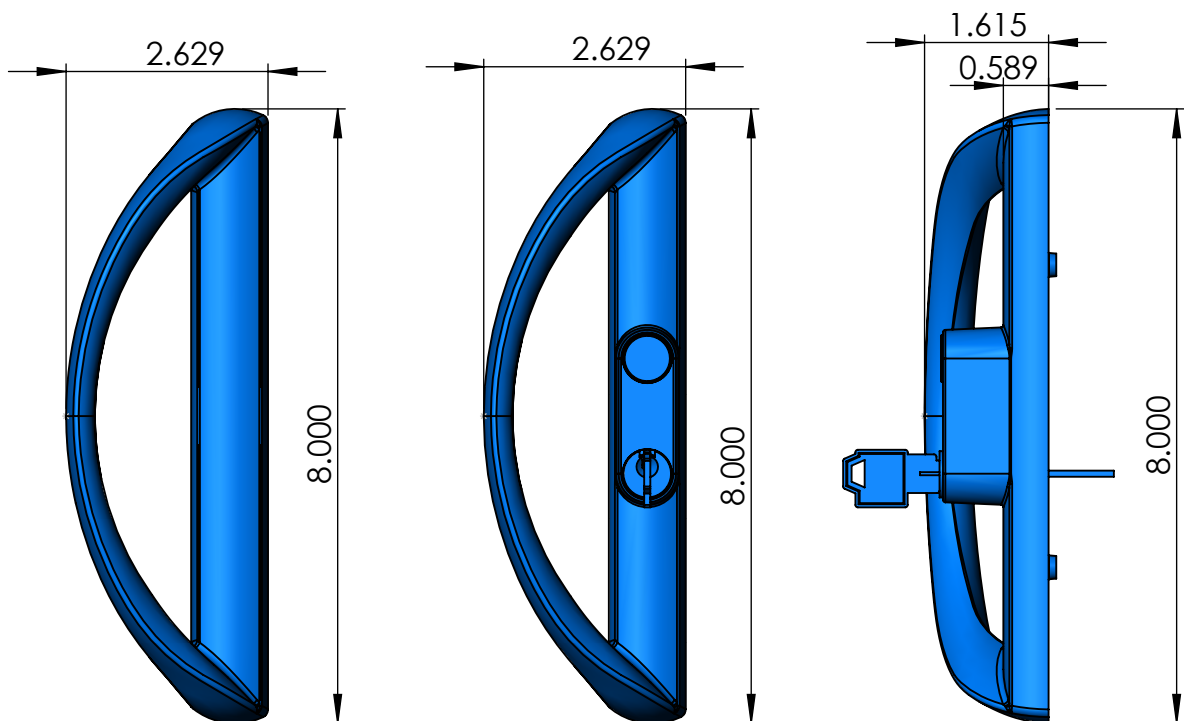

9100 SERIES HANDLE, 3-HOLE

9100 SERIES HANDLE, NO KEY

9900 SERIES HANDLE, INSIDE

9900 SERIES HANDLE, OUTSIDE WITH KEY, 3 HOLE

**9900 SERIES HANDLE,
OUTSIDE WITHOUT KEY**

9700 SERIES EURO HANDLE SET

INSIDE HANDLE

OUTSIDE HANDLE

9700 SERIES PATIO DOOR HANDLE SET

INSIDE HANDLE

OUTSIDE HANDLE

9300 SERIES PATIO DOOR HANDLES

INSIDE HANDLE

OUTSIDE HANDLES

7000 Series Double Hook Patio Door Lock Surface Mounted

7300 SERIES DOUBLE HOOK PATIO DOOR LOCK SURFACE MOUNTED

WHEN ORDERING:

*SPECIFY KEEPER STYLE AND DOOR THICKNESS.

*KEYED OUTSIDE PULLS ARE SOLD SEPARATELY.

*STANDARD COLOUR IS WHITE (OTHER COLOURS ARE AVAILABLE).