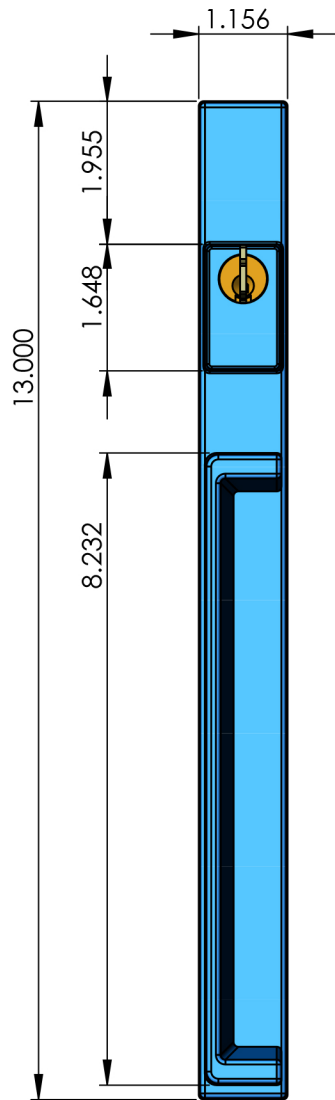

9100 SERIES HANDLE, 3-HOLE

9100 SERIES HANDLE, NO KEY

9900 SERIES HANDLE, INSIDE

9900 SERIES HANDLE, OUTSIDE WITH KEY, 3 HOLE

**9900 SERIES HANDLE,
OUTSIDE WITHOUT KEY**

9700 SERIES EURO HANDLE SET

INSIDE HANDLE

OUTSIDE HANDLE

9700 SERIES PATIO DOOR HANDLE SET

INSIDE HANDLE

OUTSIDE HANDLE

9300 SERIES PATIO DOOR HANDLES

INSIDE HANDLE

OUTSIDE HANDLES

7000 Series Double Hook Patio Door Lock Surface Mounted

7300 SERIES DOUBLE HOOK PATIO DOOR LOCK SURFACE MOUNTED

WHEN ORDERING:

*SPECIFY KEEPER STYLE AND DOOR THICKNESS.

*KEYED OUTSIDE PULLS ARE SOLD SEPARATELY.

*STANDARD COLOUR IS WHITE (OTHER COLOURS ARE AVAILABLE).