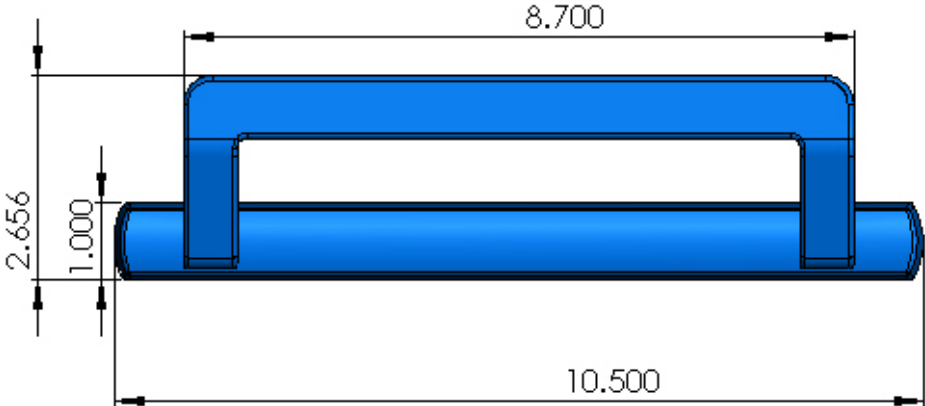

9100 SERIES HANDLE, 3-HOLE

9100 SERIES HANDLE, NO KEY

9900 SERIES HANDLE, INSIDE

9900 SERIES HANDLE, OUTSIDE WITH KEY, 3 HOLE

**9900 SERIES HANDLE,
OUTSIDE WITHOUT KEY**

9700 SERIES EURO HANDLE SET

INSIDE HANDLE

OUTSIDE HANDLE

9700 SERIES PATIO DOOR HANDLE SET

INSIDE HANDLE

OUTSIDE HANDLE

9300 SERIES PATIO DOOR HANDLES

INSIDE HANDLE

OUTSIDE HANDLES

7000 Series Double Hook Patio Door Lock Surface Mounted

7300 SERIES DOUBLE HOOK PATIO DOOR LOCK SURFACE MOUNTED

WHEN ORDERING:

*SPECIFY KEEPER STYLE AND DOOR THICKNESS.

*KEYED OUTSIDE PULLS ARE SOLD SEPARATELY.

*STANDARD COLOUR IS WHITE (OTHER COLOURS ARE AVAILABLE).