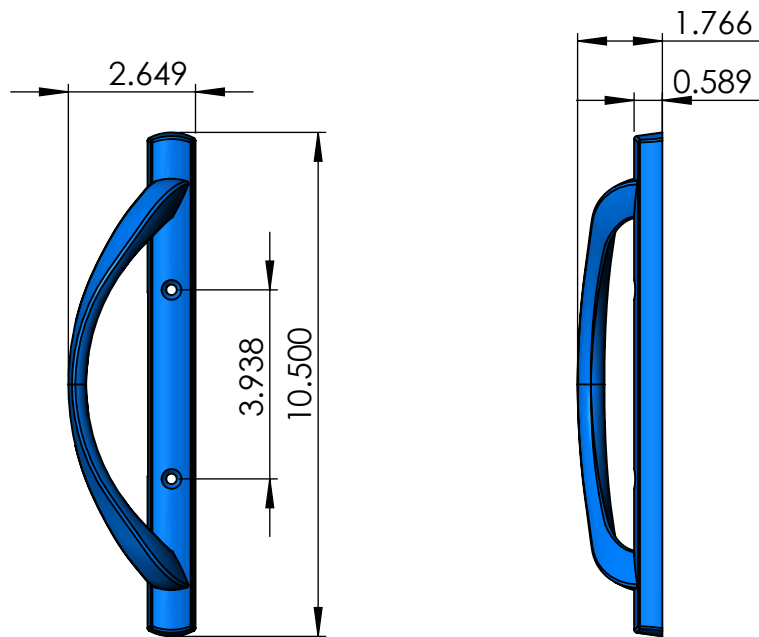

9100 SERIES HANDLE, 3-HOLE

9100 SERIES HANDLE, NO KEY

9900 SERIES HANDLE, INSIDE

9900 SERIES HANDLE, OUTSIDE WITH KEY, 3 HOLE

**9900 SERIES HANDLE,
OUTSIDE WITHOUT KEY**

9700 SERIES EURO HANDLE SET

INSIDE HANDLE

OUTSIDE HANDLE

9700 SERIES PATIO DOOR HANDLE SET

INSIDE HANDLE

OUTSIDE HANDLE

9300 SERIES PATIO DOOR HANDLES

INSIDE HANDLE

OUTSIDE HANDLES

7000 Series Double Hook Patio Door Lock Surface Mounted

7300 SERIES DOUBLE HOOK PATIO DOOR LOCK SURFACE MOUNTED

WHEN ORDERING:

*SPECIFY KEEPER STYLE AND DOOR THICKNESS.

*KEYED OUTSIDE PULLS ARE SOLD SEPARATELY.

*STANDARD COLOUR IS WHITE (OTHER COLOURS ARE AVAILABLE).