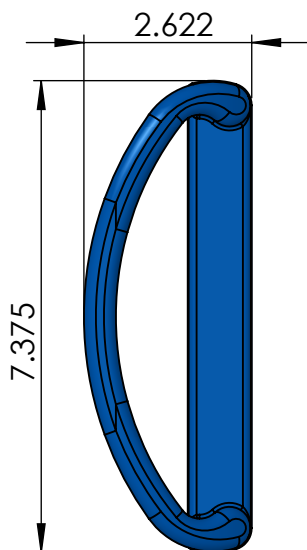

9100 SERIES HANDLE, 3-HOLE

9100 SERIES HANDLE, NO KEY

9900 SERIES HANDLE, INSIDE

9900 SERIES HANDLE, OUTSIDE WITH KEY, 3 HOLE

**9900 SERIES HANDLE,
OUTSIDE WITHOUT KEY**

9700 SERIES EURO HANDLE SET

INSIDE HANDLE

OUTSIDE HANDLE

9700 SERIES PATIO DOOR HANDLE SET

INSIDE HANDLE

OUTSIDE HANDLE

9300 SERIES PATIO DOOR HANDLES

INSIDE HANDLE

OUTSIDE HANDLES

7000 Series Double Hook Patio Door Lock Surface Mounted

7300 SERIES DOUBLE HOOK PATIO DOOR LOCK SURFACE MOUNTED

WHEN ORDERING:

*SPECIFY KEEPER STYLE AND DOOR THICKNESS.

*KEYED OUTSIDE PULLS ARE SOLD SEPARATELY.

*STANDARD COLOUR IS WHITE (OTHER COLOURS ARE AVAILABLE).