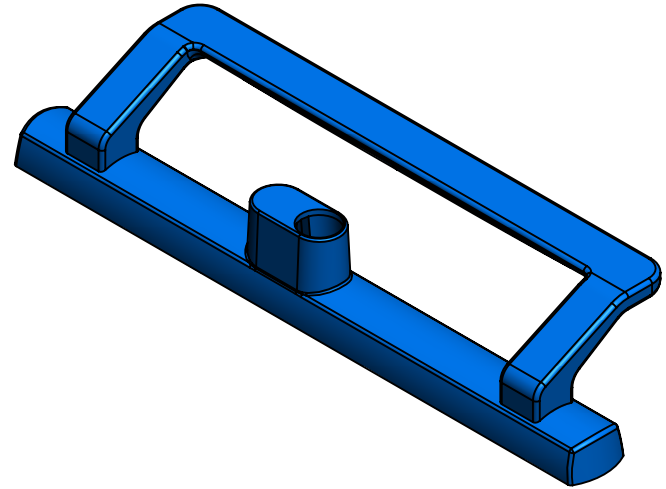

9100 SERIES HANDLE, 3-HOLE

9100 SERIES HANDLE, NO KEY

9900 SERIES HANDLE, INSIDE

9900 SERIES HANDLE, OUTSIDE WITH KEY, 3 HOLE

**9900 SERIES HANDLE,
OUTSIDE WITHOUT KEY**

9700 SERIES EURO HANDLE SET

INSIDE HANDLE

OUTSIDE HANDLE

9700 SERIES PATIO DOOR HANDLE SET

INSIDE HANDLE

OUTSIDE HANDLE

9300 SERIES PATIO DOOR HANDLES

INSIDE HANDLE

OUTSIDE HANDLES

7000 Series Double Hook Patio Door Lock Surface Mounted

7300 SERIES DOUBLE HOOK PATIO DOOR LOCK SURFACE MOUNTED

WHEN ORDERING:

*SPECIFY KEEPER STYLE AND DOOR THICKNESS.

*KEYED OUTSIDE PULLS ARE SOLD SEPARATELY.

*STANDARD COLOUR IS WHITE (OTHER COLOURS ARE AVAILABLE).