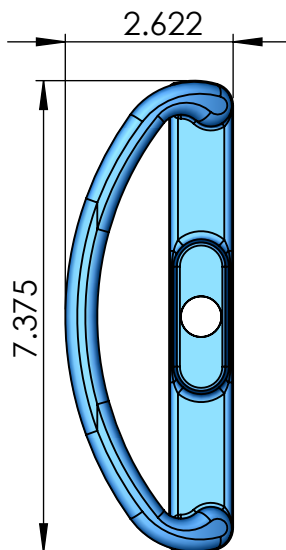

9100 SERIES HANDLE, 3-HOLE

9100 SERIES HANDLE, NO KEY

9900 SERIES HANDLE, INSIDE

9900 SERIES HANDLE, OUTSIDE WITH KEY, 3 HOLE

**9900 SERIES HANDLE,
OUTSIDE WITHOUT KEY**

9700 SERIES EURO HANDLE SET

INSIDE HANDLE

OUTSIDE HANDLE

9700 SERIES PATIO DOOR HANDLE SET

INSIDE HANDLE

OUTSIDE HANDLE

9300 SERIES PATIO DOOR HANDLES

INSIDE HANDLE

OUTSIDE HANDLES

7000 Series Double Hook Patio Door Lock Surface Mounted

7300 SERIES DOUBLE HOOK PATIO DOOR LOCK SURFACE MOUNTED

WHEN ORDERING:

*SPECIFY KEEPER STYLE AND DOOR THICKNESS.

*KEYED OUTSIDE PULLS ARE SOLD SEPARATELY.

*STANDARD COLOUR IS WHITE (OTHER COLOURS ARE AVAILABLE).