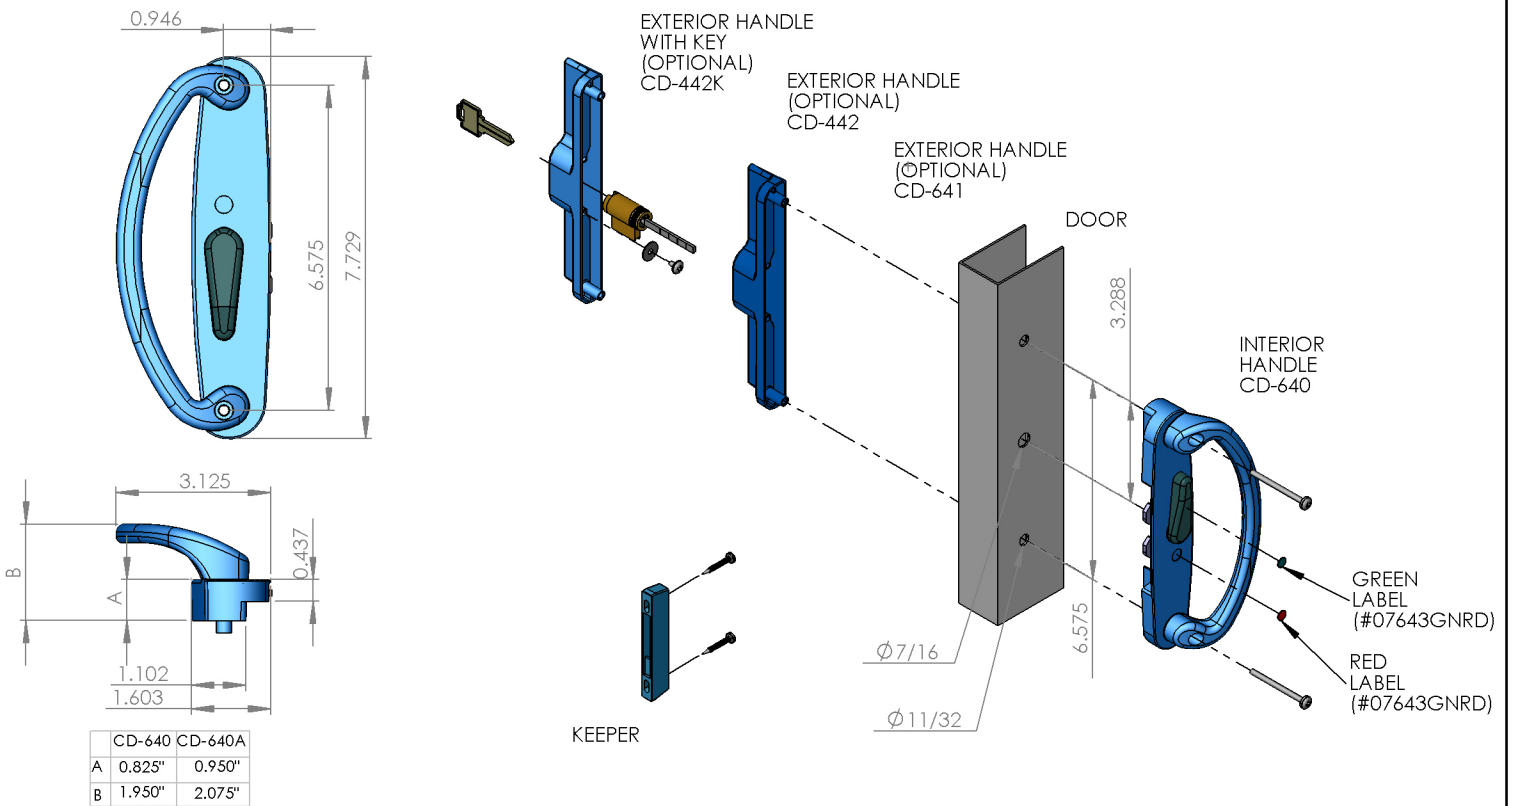

9100 SERIES HANDLE, 3-HOLE

9100 SERIES HANDLE, NO KEY

9900 SERIES HANDLE, INSIDE

9900 SERIES HANDLE, OUTSIDE WITH KEY, 3 HOLE

**9900 SERIES HANDLE,
OUTSIDE WITHOUT KEY**

9700 SERIES EURO HANDLE SET

INSIDE HANDLE

OUTSIDE HANDLE

9700 SERIES PATIO DOOR HANDLE SET

INSIDE HANDLE

OUTSIDE HANDLE

9300 SERIES PATIO DOOR HANDLES

INSIDE HANDLE

OUTSIDE HANDLES

7000 Series Double Hook Patio Door Lock Surface Mounted

7300 SERIES DOUBLE HOOK PATIO DOOR LOCK SURFACE MOUNTED

WHEN ORDERING:

*SPECIFY KEEPER STYLE AND DOOR THICKNESS.

*KEYED OUTSIDE PULLS ARE SOLD SEPARATELY.

*STANDARD COLOUR IS WHITE (OTHER COLOURS ARE AVAILABLE).