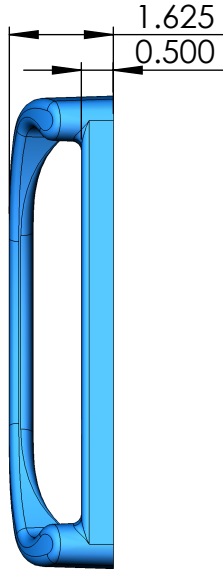

9100 SERIES HANDLE, 3-HOLE

9100 SERIES HANDLE, NO KEY

9900 SERIES HANDLE, INSIDE

9900 SERIES HANDLE, OUTSIDE WITH KEY, 3 HOLE

**9900 SERIES HANDLE,
OUTSIDE WITHOUT KEY**

9700 SERIES EURO HANDLE SET

INSIDE HANDLE

OUTSIDE HANDLE

9700 SERIES PATIO DOOR HANDLE SET

INSIDE HANDLE

OUTSIDE HANDLE

9300 SERIES PATIO DOOR HANDLES

INSIDE HANDLE

OUTSIDE HANDLES

7000 Series Double Hook Patio Door Lock Surface Mounted

7300 SERIES DOUBLE HOOK PATIO DOOR LOCK SURFACE MOUNTED

WHEN ORDERING:

*SPECIFY KEEPER STYLE AND DOOR THICKNESS.

*KEYED OUTSIDE PULLS ARE SOLD SEPARATELY.

*STANDARD COLOUR IS WHITE (OTHER COLOURS ARE AVAILABLE).