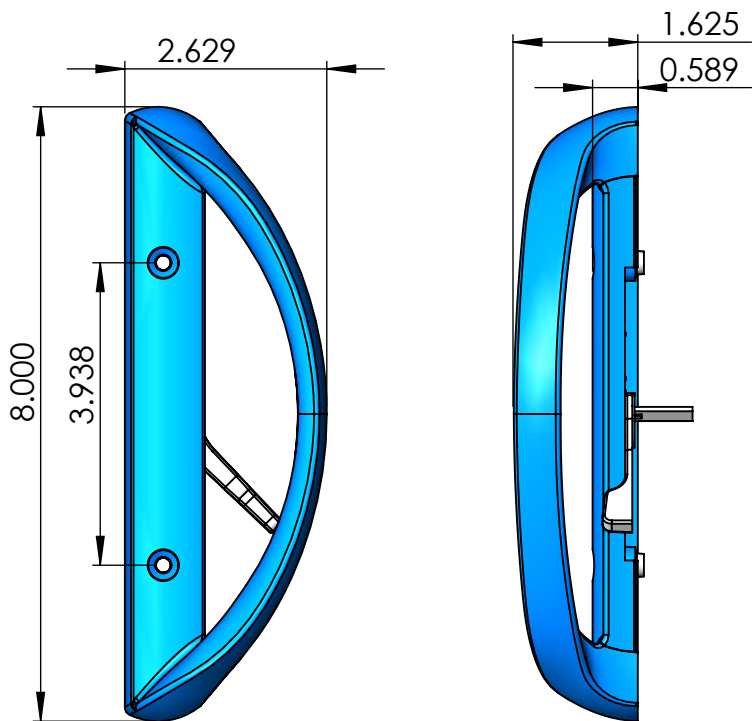

9100 SERIES HANDLE, 3-HOLE

9100 SERIES HANDLE, NO KEY

9900 SERIES HANDLE, INSIDE

9900 SERIES HANDLE, OUTSIDE WITH KEY, 3 HOLE

**9900 SERIES HANDLE,
OUTSIDE WITHOUT KEY**

9700 SERIES EURO HANDLE SET

INSIDE HANDLE

OUTSIDE HANDLE

9700 SERIES PATIO DOOR HANDLE SET

INSIDE HANDLE

OUTSIDE HANDLE

9300 SERIES PATIO DOOR HANDLES

INSIDE HANDLE

OUTSIDE HANDLES

7000 Series Double Hook Patio Door Lock Surface Mounted

7300 SERIES DOUBLE HOOK PATIO DOOR LOCK SURFACE MOUNTED

WHEN ORDERING:

*SPECIFY KEEPER STYLE AND DOOR THICKNESS.

*KEYED OUTSIDE PULLS ARE SOLD SEPARATELY.

*STANDARD COLOUR IS WHITE (OTHER COLOURS ARE AVAILABLE).