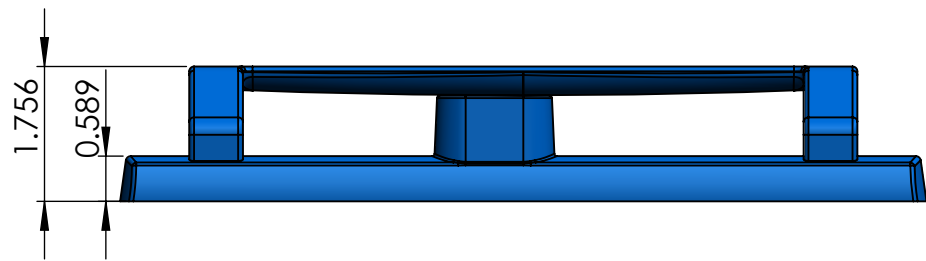

9100 SERIES HANDLE, 3-HOLE

9100 SERIES HANDLE, NO KEY

9900 SERIES HANDLE, INSIDE

9900 SERIES HANDLE, OUTSIDE WITH KEY, 3 HOLE

**9900 SERIES HANDLE,
OUTSIDE WITHOUT KEY**

9700 SERIES EURO HANDLE SET

INSIDE HANDLE

OUTSIDE HANDLE

9700 SERIES PATIO DOOR HANDLE SET

INSIDE HANDLE

OUTSIDE HANDLE

9300 SERIES PATIO DOOR HANDLES

INSIDE HANDLE

OUTSIDE HANDLES

7000 Series Double Hook Patio Door Lock Surface Mounted

7300 SERIES DOUBLE HOOK PATIO DOOR LOCK SURFACE MOUNTED

WHEN ORDERING:

*SPECIFY KEEPER STYLE AND DOOR THICKNESS.

*KEYED OUTSIDE PULLS ARE SOLD SEPARATELY.

*STANDARD COLOUR IS WHITE (OTHER COLOURS ARE AVAILABLE).