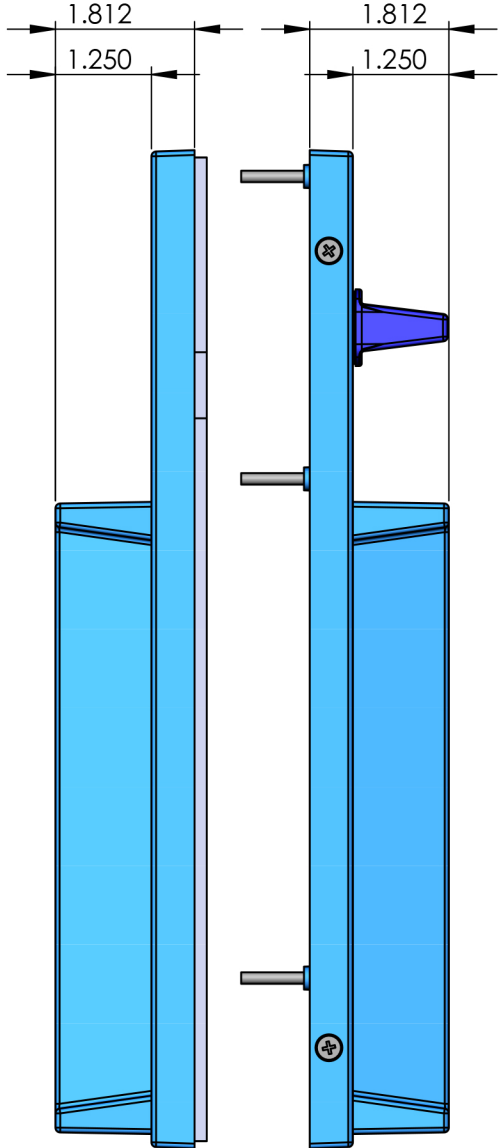

9100 SERIES HANDLE, 3-HOLE

9100 SERIES HANDLE, NO KEY

9900 SERIES HANDLE, INSIDE

9900 SERIES HANDLE, OUTSIDE WITH KEY, 3 HOLE

**9900 SERIES HANDLE,
OUTSIDE WITHOUT KEY**

9700 SERIES EURO HANDLE SET

INSIDE HANDLE

OUTSIDE HANDLE

9700 SERIES PATIO DOOR HANDLE SET

INSIDE HANDLE

OUTSIDE HANDLE

9300 SERIES PATIO DOOR HANDLES

INSIDE HANDLE

OUTSIDE HANDLES

7000 Series Double Hook Patio Door Lock Surface Mounted

7300 SERIES DOUBLE HOOK PATIO DOOR LOCK SURFACE MOUNTED

WHEN ORDERING:

*SPECIFY KEEPER STYLE AND DOOR THICKNESS.

*KEYED OUTSIDE PULLS ARE SOLD SEPARATELY.

*STANDARD COLOUR IS WHITE (OTHER COLOURS ARE AVAILABLE).