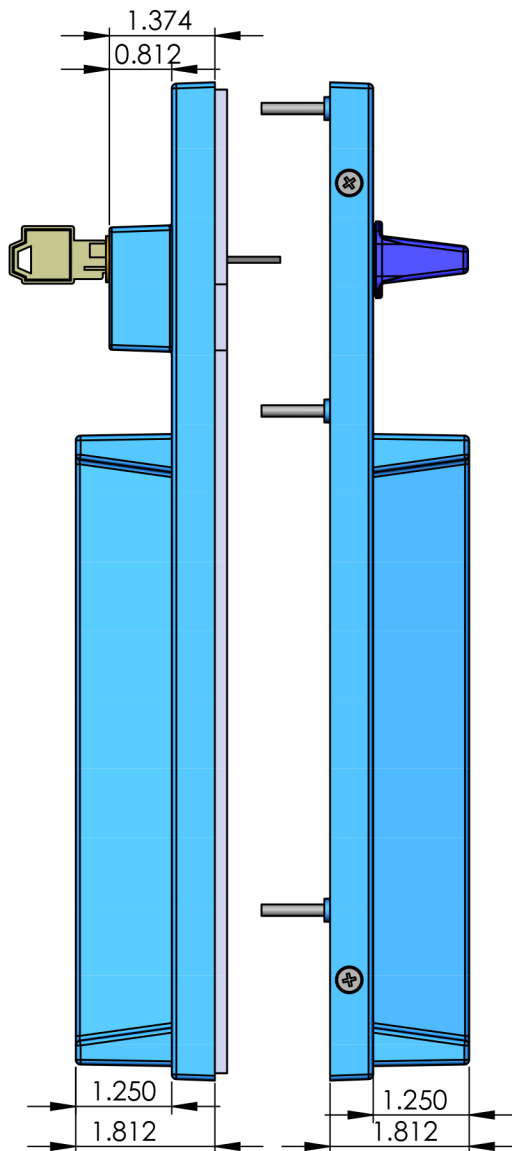

9100 SERIES HANDLE, 3-HOLE

9100 SERIES HANDLE, NO KEY

9900 SERIES HANDLE, INSIDE

9900 SERIES HANDLE, OUTSIDE WITH KEY, 3 HOLE

**9900 SERIES HANDLE,
OUTSIDE WITHOUT KEY**

9700 SERIES EURO HANDLE SET

INSIDE HANDLE

OUTSIDE HANDLE

9700 SERIES PATIO DOOR HANDLE SET

INSIDE HANDLE

OUTSIDE HANDLE

9300 SERIES PATIO DOOR HANDLES

INSIDE HANDLE

OUTSIDE HANDLES

7000 Series Double Hook Patio Door Lock Surface Mounted

7300 SERIES DOUBLE HOOK PATIO DOOR LOCK SURFACE MOUNTED

WHEN ORDERING:

*SPECIFY KEEPER STYLE AND DOOR THICKNESS.

*KEYED OUTSIDE PULLS ARE SOLD SEPARATELY.

*STANDARD COLOUR IS WHITE (OTHER COLOURS ARE AVAILABLE).