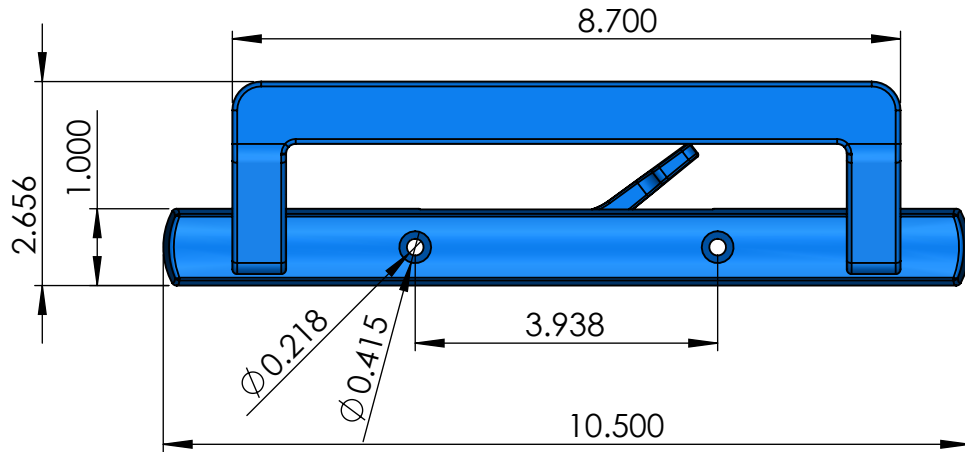

9100 SERIES HANDLE, 3-HOLE

9100 SERIES HANDLE, NO KEY

9900 SERIES HANDLE, INSIDE

9900 SERIES HANDLE, OUTSIDE WITH KEY, 3 HOLE

**9900 SERIES HANDLE,
OUTSIDE WITHOUT KEY**

9700 SERIES EURO HANDLE SET

INSIDE HANDLE

OUTSIDE HANDLE

9700 SERIES PATIO DOOR HANDLE SET

INSIDE HANDLE

OUTSIDE HANDLE

9300 SERIES PATIO DOOR HANDLES

INSIDE HANDLE

OUTSIDE HANDLES

7000 Series Double Hook Patio Door Lock Surface Mounted

7300 SERIES DOUBLE HOOK PATIO DOOR LOCK SURFACE MOUNTED

WHEN ORDERING:

*SPECIFY KEEPER STYLE AND DOOR THICKNESS.

*KEYED OUTSIDE PULLS ARE SOLD SEPARATELY.

*STANDARD COLOUR IS WHITE (OTHER COLOURS ARE AVAILABLE).