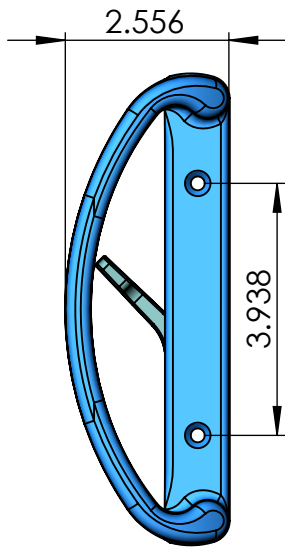

9100 SERIES HANDLE, 3-HOLE

9100 SERIES HANDLE, NO KEY

9900 SERIES HANDLE, INSIDE

9900 SERIES HANDLE, OUTSIDE WITH KEY, 3 HOLE

**9900 SERIES HANDLE,
OUTSIDE WITHOUT KEY**

9700 SERIES EURO HANDLE SET

INSIDE HANDLE

OUTSIDE HANDLE

9700 SERIES PATIO DOOR HANDLE SET

INSIDE HANDLE

OUTSIDE HANDLE

9300 SERIES PATIO DOOR HANDLES

INSIDE HANDLE

OUTSIDE HANDLES

7000 Series Double Hook Patio Door Lock Surface Mounted

7300 SERIES DOUBLE HOOK PATIO DOOR LOCK SURFACE MOUNTED

WHEN ORDERING:

*SPECIFY KEEPER STYLE AND DOOR THICKNESS.

*KEYED OUTSIDE PULLS ARE SOLD SEPARATELY.

*STANDARD COLOUR IS WHITE (OTHER COLOURS ARE AVAILABLE).