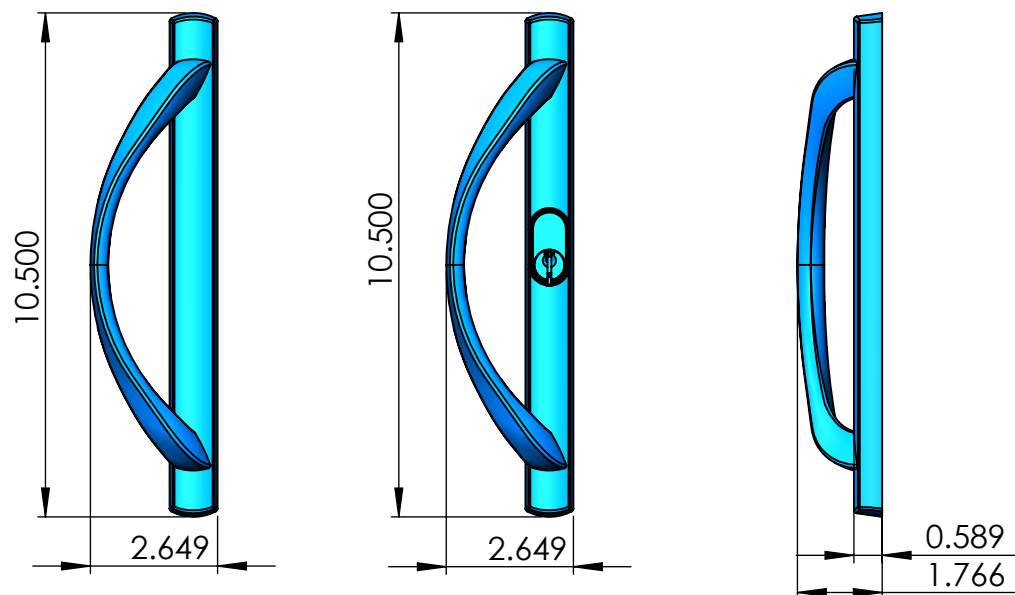

9100 SERIES HANDLE, 3-HOLE

9100 SERIES HANDLE, NO KEY

9900 SERIES HANDLE, INSIDE

9900 SERIES HANDLE, OUTSIDE WITH KEY, 3 HOLE

**9900 SERIES HANDLE,
OUTSIDE WITHOUT KEY**

9700 SERIES EURO HANDLE SET

INSIDE HANDLE

OUTSIDE HANDLE

9700 SERIES PATIO DOOR HANDLE SET

INSIDE HANDLE

OUTSIDE HANDLE

9300 SERIES PATIO DOOR HANDLES

INSIDE HANDLE

OUTSIDE HANDLES

7000 Series Double Hook Patio Door Lock Surface Mounted

7300 SERIES DOUBLE HOOK PATIO DOOR LOCK SURFACE MOUNTED

WHEN ORDERING:

*SPECIFY KEEPER STYLE AND DOOR THICKNESS.

*KEYED OUTSIDE PULLS ARE SOLD SEPARATELY.

*STANDARD COLOUR IS WHITE (OTHER COLOURS ARE AVAILABLE).