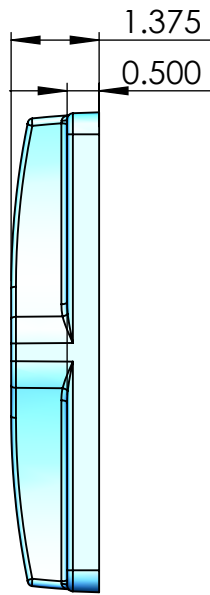

9100 SERIES HANDLE, 3-HOLE

9100 SERIES HANDLE, NO KEY

9900 SERIES HANDLE, INSIDE

9900 SERIES HANDLE, OUTSIDE WITH KEY, 3 HOLE

**9900 SERIES HANDLE,
OUTSIDE WITHOUT KEY**

9700 SERIES EURO HANDLE SET

INSIDE HANDLE

OUTSIDE HANDLE

9700 SERIES PATIO DOOR HANDLE SET

INSIDE HANDLE

OUTSIDE HANDLE

9300 SERIES PATIO DOOR HANDLES

INSIDE HANDLE

OUTSIDE HANDLES

7000 Series Double Hook Patio Door Lock Surface Mounted

7300 SERIES DOUBLE HOOK PATIO DOOR LOCK SURFACE MOUNTED

WHEN ORDERING:

*SPECIFY KEEPER STYLE AND DOOR THICKNESS.

*KEYED OUTSIDE PULLS ARE SOLD SEPARATELY.

*STANDARD COLOUR IS WHITE (OTHER COLOURS ARE AVAILABLE).