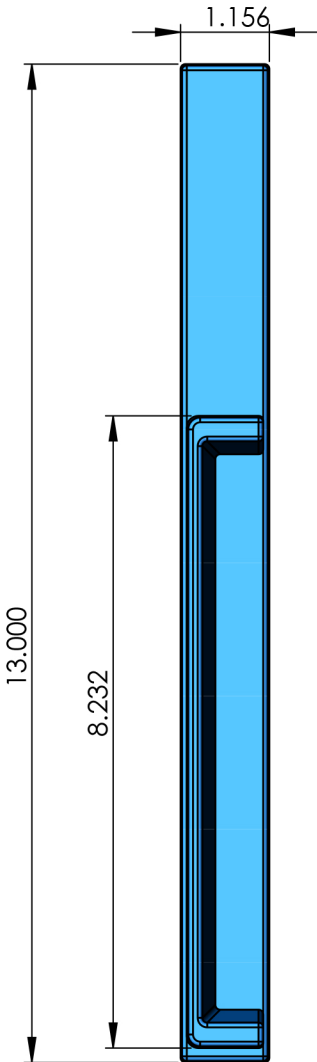

9100 SERIES HANDLE, 3-HOLE

9100 SERIES HANDLE, NO KEY

9900 SERIES HANDLE, INSIDE

9900 SERIES HANDLE, OUTSIDE WITH KEY, 3 HOLE

**9900 SERIES HANDLE,
OUTSIDE WITHOUT KEY**

9700 SERIES EURO HANDLE SET

INSIDE HANDLE

OUTSIDE HANDLE

9700 SERIES PATIO DOOR HANDLE SET

INSIDE HANDLE

OUTSIDE HANDLE

9300 SERIES PATIO DOOR HANDLES

INSIDE HANDLE

OUTSIDE HANDLES

7000 Series Double Hook Patio Door Lock Surface Mounted

7300 SERIES DOUBLE HOOK PATIO DOOR LOCK SURFACE MOUNTED

WHEN ORDERING:

*SPECIFY KEEPER STYLE AND DOOR THICKNESS.

*KEYED OUTSIDE PULLS ARE SOLD SEPARATELY.

*STANDARD COLOUR IS WHITE (OTHER COLOURS ARE AVAILABLE).