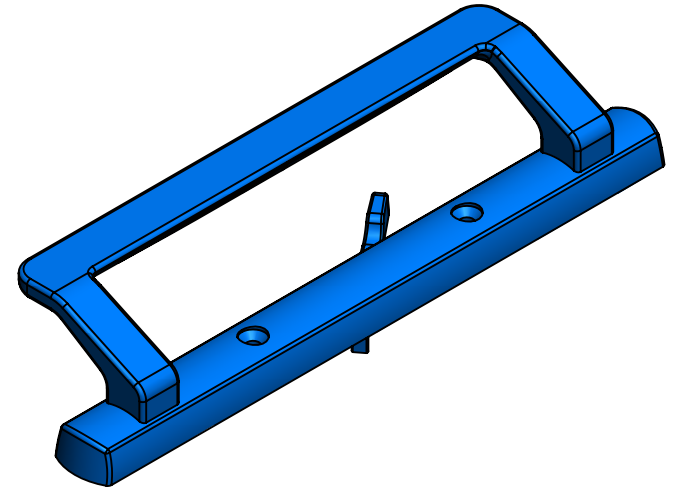

9100 SERIES HANDLE, 3-HOLE

9100 SERIES HANDLE, NO KEY

9900 SERIES HANDLE, INSIDE

9900 SERIES HANDLE, OUTSIDE WITH KEY, 3 HOLE

**9900 SERIES HANDLE,
OUTSIDE WITHOUT KEY**

9700 SERIES EURO HANDLE SET

INSIDE HANDLE

OUTSIDE HANDLE

9700 SERIES PATIO DOOR HANDLE SET

INSIDE HANDLE

OUTSIDE HANDLE

9300 SERIES PATIO DOOR HANDLES

INSIDE HANDLE

OUTSIDE HANDLES

7000 Series Double Hook Patio Door Lock Surface Mounted

7300 SERIES DOUBLE HOOK PATIO DOOR LOCK SURFACE MOUNTED

WHEN ORDERING:

*SPECIFY KEEPER STYLE AND DOOR THICKNESS.

*KEYED OUTSIDE PULLS ARE SOLD SEPARATELY.

*STANDARD COLOUR IS WHITE (OTHER COLOURS ARE AVAILABLE).