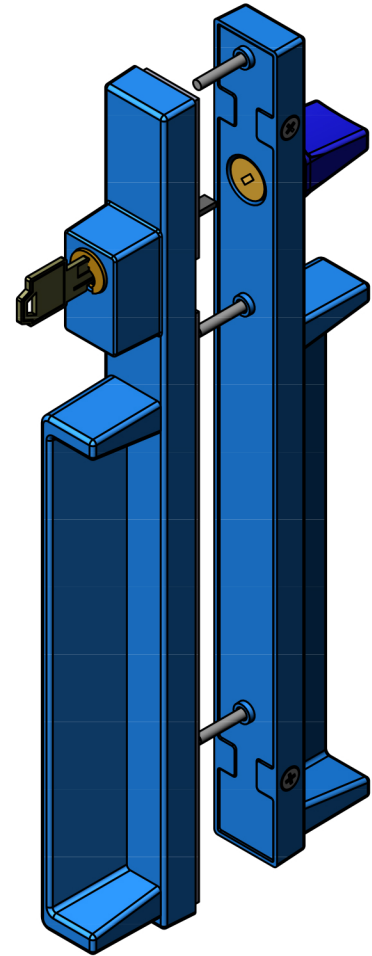

9100 SERIES HANDLE, 3-HOLE

9100 SERIES HANDLE, NO KEY

9900 SERIES HANDLE, INSIDE

9900 SERIES HANDLE, OUTSIDE WITH KEY, 3 HOLE

**9900 SERIES HANDLE,
OUTSIDE WITHOUT KEY**

9700 SERIES EURO HANDLE SET

INSIDE HANDLE

OUTSIDE HANDLE

9700 SERIES PATIO DOOR HANDLE SET

INSIDE HANDLE

OUTSIDE HANDLE

9300 SERIES PATIO DOOR HANDLES

INSIDE HANDLE

OUTSIDE HANDLES

7000 Series Double Hook Patio Door Lock Surface Mounted

7300 SERIES DOUBLE HOOK PATIO DOOR LOCK SURFACE MOUNTED

WHEN ORDERING:

*SPECIFY KEEPER STYLE AND DOOR THICKNESS.

*KEYED OUTSIDE PULLS ARE SOLD SEPARATELY.

*STANDARD COLOUR IS WHITE (OTHER COLOURS ARE AVAILABLE).