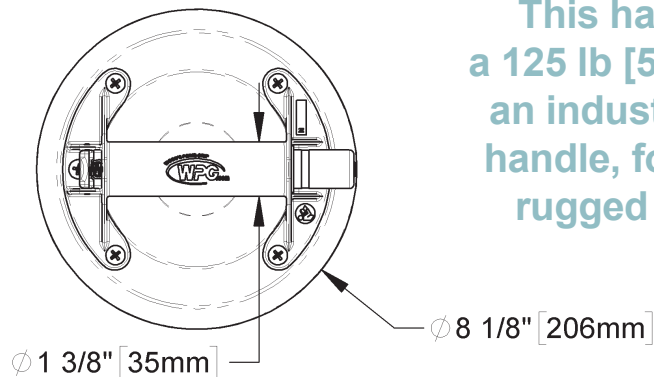

WOOD'S POWR-GRIP® N4000 8" HAND CUP FOR FLAT SURFACES

STOCK: 91400
MODEL: N4000
CAPACITY: 125 lbs [57 kg]

This hand cup features a 125 lb [57 kg] capacity and an industrial-grade plastic handle, for lightweight and rugged rust-resistance.

THE ORIGINAL
& TRUSTED NAME
IN VACUUM LIFTING
EQUIPMENT

800.548.7341
WPG.com

908 West Main - P.O. Box 368
Laurel, Montana 59044 U.S.A.
406.628.8231 (phone)
406.628.8354 (fax)

Maximum Load Capacity	125 lbs [57 kg]
Features	Fast attach and release Red-line indicator warns user of any significant vacuum loss Supplied with protective carrying case
Surface Texture	Smooth
Material Porosity	Nonporous
Surface Curvature	Flat
Maximum Elevation	5000' [1500 m]
Material and Ambient Temperature Range	32°F [0° C] – 100° F [38° C]
Ideal Uses	Glass and other smooth, nonporous flat surfaces
Nominal Pad Diameter	8" [20 cm]
Pad Model	G0695
Rubber Type	Standard
Handle Type	Industrial-Grade Plastic
Plunger Type	Industrial-Grade Plastic