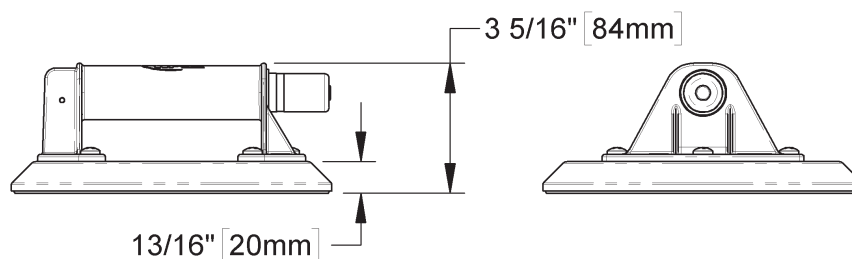

WOOD'S POWR-GRIP® N4000 8" HAND CUP FOR FLAT SURFACES

STOCK: 91400
MODEL: N4000
CAPACITY: 125 lbs [57 kg]

This hand cup features a 125 lb [57 kg] capacity and an industrial-grade plastic handle, for lightweight and rugged rust-resistance.

THE ORIGINAL
& TRUSTED NAME
IN VACUUM LIFTING
EQUIPMENT

800.548.7341
WPG.com

908 West Main - P.O. Box 368
Laurel, Montana 59044 U.S.A.
406.628.8231 (phone)
406.628.8354 (fax)

Maximum Load Capacity	125 lbs [57 kg]
Features	Fast attach and release Red-line indicator warns user of any significant vacuum loss Supplied with protective carrying case
Surface Texture	Smooth
Material Porosity	Nonporous
Surface Curvature	Flat
Maximum Elevation	5000' [1500 m]
Material and Ambient Temperature Range	32°F [0° C] – 100° F [38° C]
Ideal Uses	Glass and other smooth, nonporous flat surfaces
Nominal Pad Diameter	8" [20 cm]
Pad Model	G0695
Rubber Type	Standard
Handle Type	Industrial-Grade Plastic
Plunger Type	Industrial-Grade Plastic