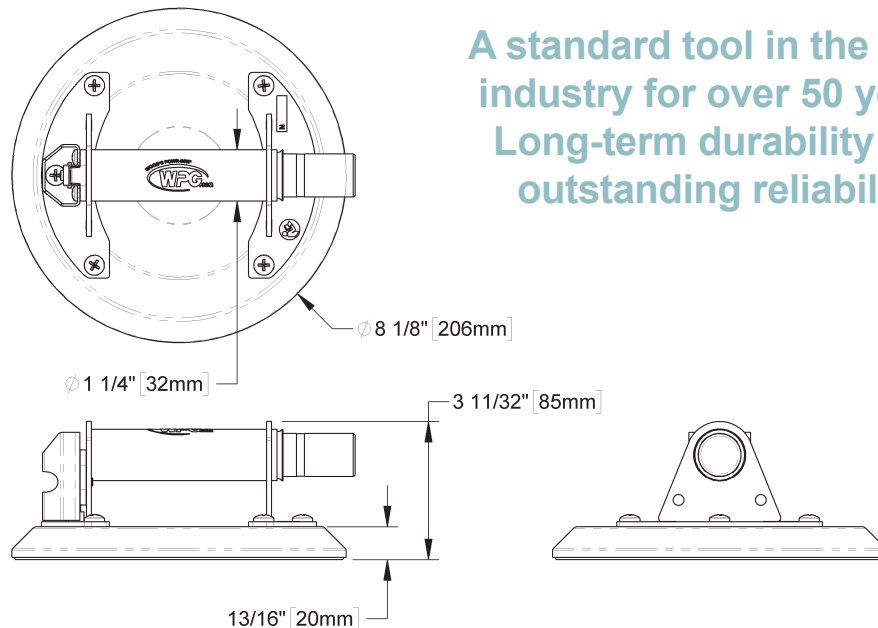

# WOOD'S POWR-GRIP® N4950 8" HAND CUP FOR FLAT SURFACES

**STOCK: 91500**  
**MODEL: N4950**  
**CAPACITY: 125 lbs [57 kg]**

A standard tool in the glass industry for over 50 years!  
Long-term durability and outstanding reliability.

**THE ORIGINAL  
& TRUSTED NAME  
IN VACUUM LIFTING  
EQUIPMENT**

**800.548.7341**  
**WPG.com**

908 West Main - P.O. Box 368  
Laurel, Montana 59044 U.S.A.  
406.628.8231 (phone)  
406.628.8354 (fax)

<b>Maximum Load Capacity</b>	<b>125 lbs [57 kg]</b>
<b>Features</b>	Fast attach and release Red-line indicator warns user of any significant vacuum loss Eligible for WPG Hand Cup Exchange Program Supplied with protective carrying case
<b>Surface Texture</b>	Smooth
<b>Material Porosity</b>	Nonporous
<b>Surface Curvature</b>	Flat
<b>Material and Ambient Temperature Range</b>	10°F [-12° C] – 120° F [49° C]
<b>Ideal Uses</b>	Glass and other smooth, nonporous flat surfaces
<b>Nominal Pad Diameter</b>	8" [20 cm]
<b>Pad Model</b>	G0695
<b>Rubber Type</b>	Standard
<b>Handle Type</b>	Metal