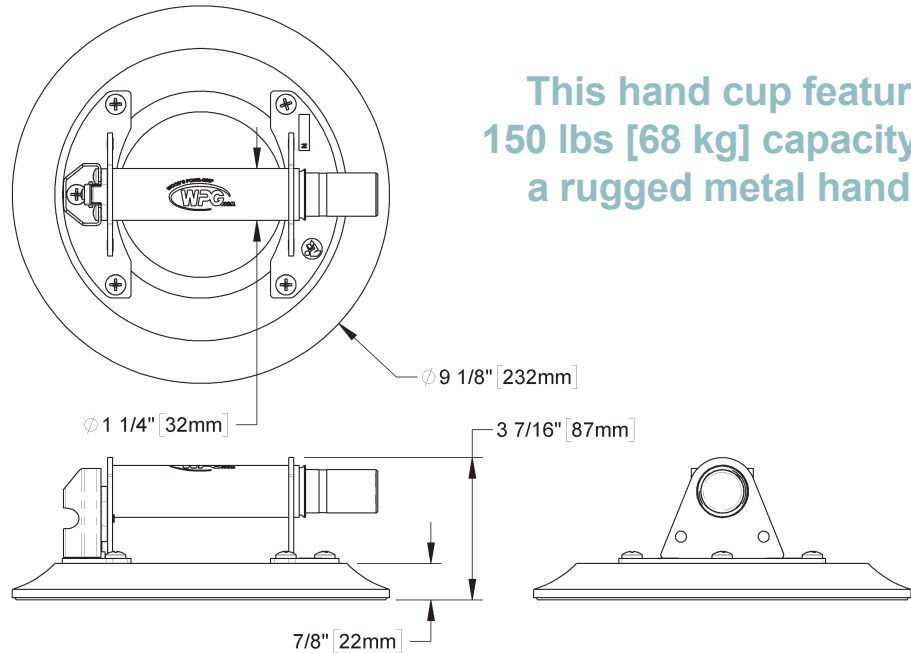

WOOD'S POWR-GRIP® N5450 9" HAND CUP FOR FLAT SURFACES

STOCK: 91700
MODEL: N5450
CAPACITY: 150 lbs [68 kg]

This hand cup features
150 lbs [68 kg] capacity and
a rugged metal handle.

**THE ORIGINAL
& TRUSTED NAME
IN VACUUM LIFTING
EQUIPMENT**

800.548.7341
WPG.com

908 West Main - P.O. Box 368
Laurel, Montana 59044 U.S.A.
406.628.8231 (phone)
406.628.8354 (fax)

Maximum Load Capacity	150 lbs [68 kg]
Features	Fast attach and release Eligible for WPG Hand Cup Exchange Program Red-line indicator warns user of any significant vacuum loss Supplied with protective carrying case
Surface Texture	Smooth
Material Porosity	Nonporous
Surface Curvature	Flat
Material and Ambient Temperature Range	10°F [-12° C] – 120° F [49° C]
Ideal Uses	Glass and other smooth, nonporous flat surfaces
Nominal Pad Diameter	9" [23 cm]
Pad Model	G0725
Rubber Type	Standard
Handle Type	Metal