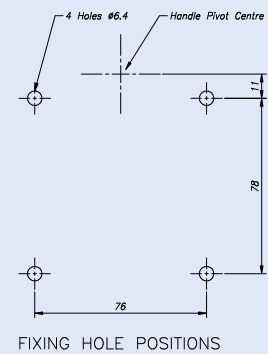

## Dimensions

# Teleflex Maxi Controls

For use with Teleflex **branded** Manual Window Controls an operator designed for applications requiring maximum range of vents.

**Teleflex Handle: SOLD SEPERATELY**

W-92.4mm L-150.4mm