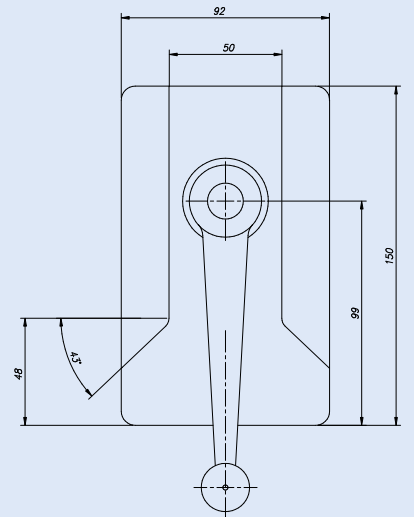

## Dimensions

# Teleflex Maxi Controls

For use with Teleflex **branded** Manual Window Controls an operator designed for applications requiring maximum range of vents.

**Teleflex Handle: SOLD SEPERATELY**

W-92.4mm L-150.4mm