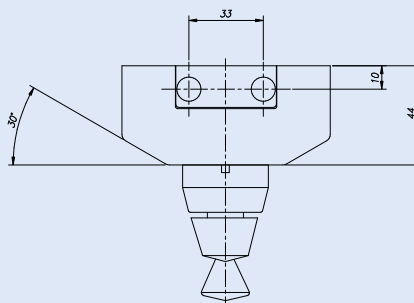

## Dimensions

# Teleflex Maxi Controls

For use with Teleflex **branded** Manual Window Controls an operator designed for applications requiring maximum range of vents.

**Teleflex Handle: SOLD SEPERATELY**

W-92.4mm L-150.4mm